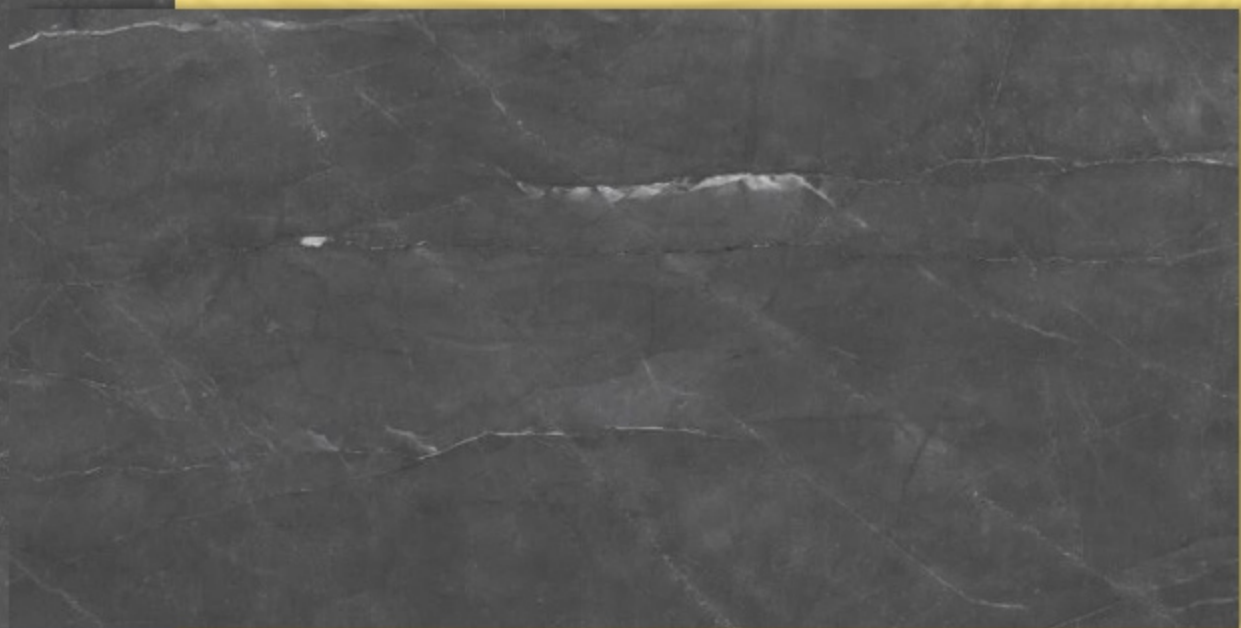

Armani Griss

Matt Finish

6mm Thickness