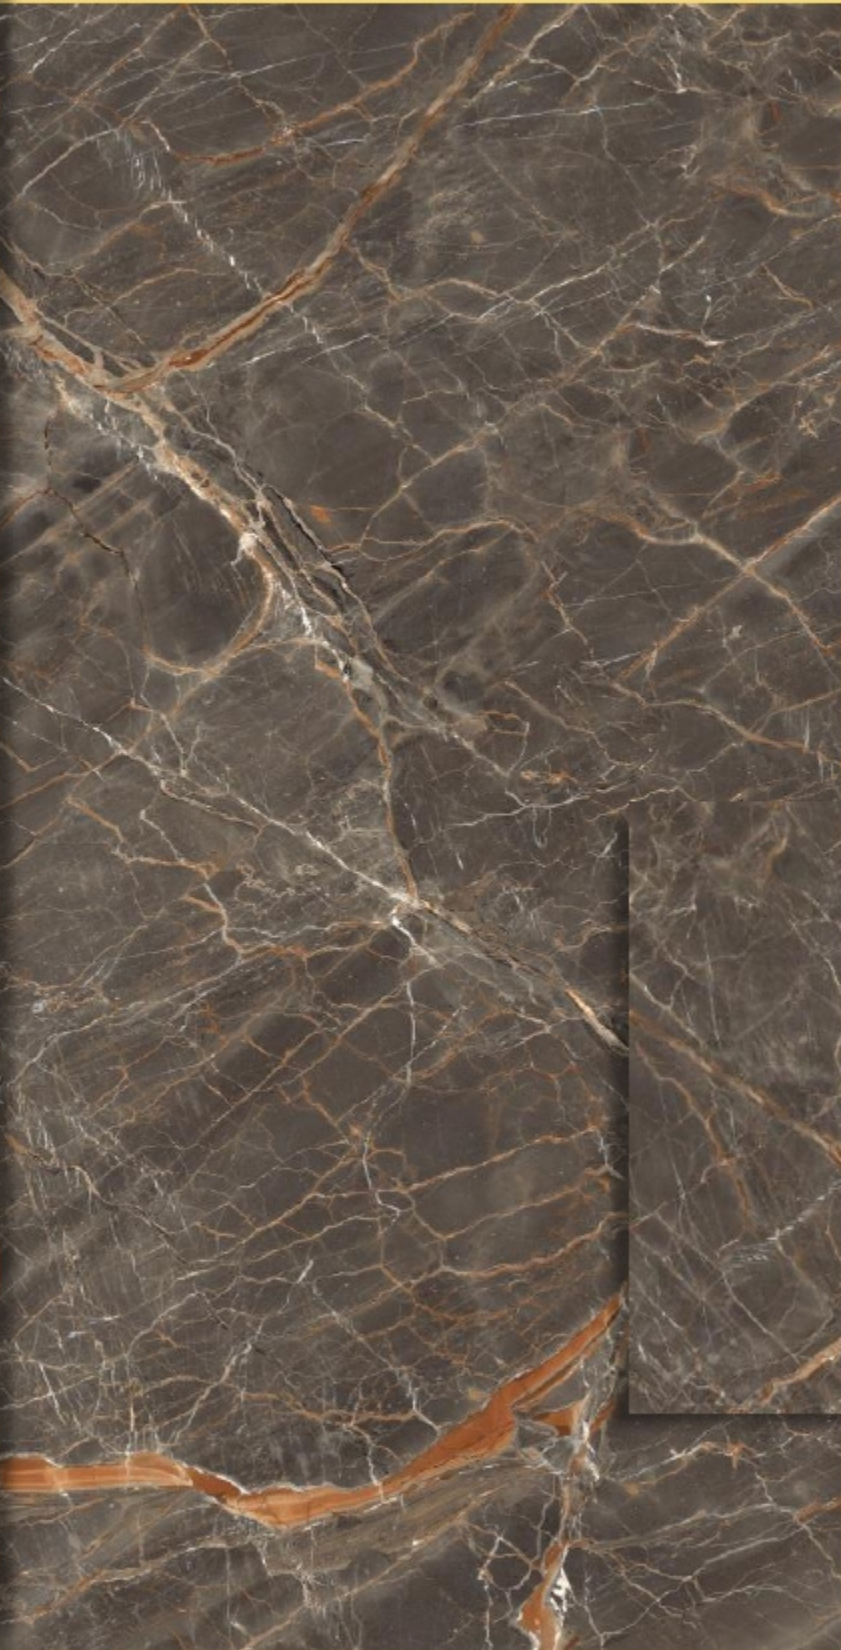

Forest Brown

Gloss Finish
6mm Thickness

Elegant Crema

Matt Finish

6mm Thickness

Exoteric Surfaces

TRANSFORMING SPACES TO PERFECTION

Thank You !