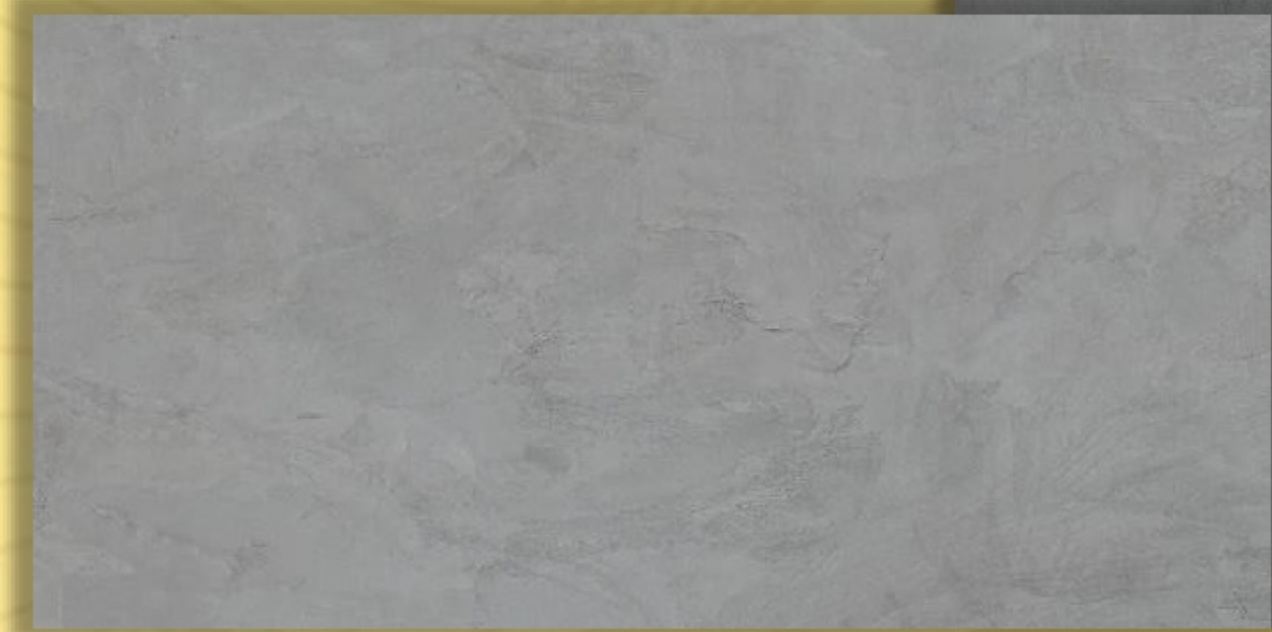

Matt Finish

6mm Thickness

Tune Rock Grey

Matt Finish

6mm Thickness

Armani Gold

Gloss & Matt Finish
6mm Thickness

Armani Grey