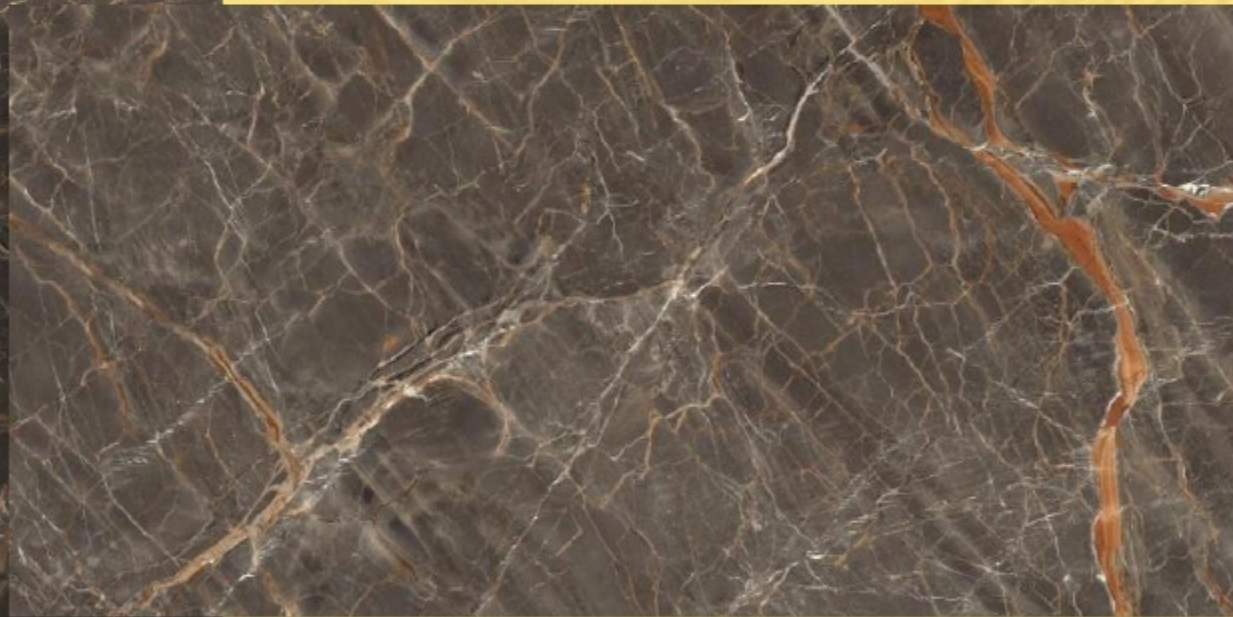

Rude Metal

Matt Finish
6mm Thickness

Sandune Cafe

Matt Finish
6mm Thickness

Nero Marquina Lucidato

Gloss Finish
6mm Thickness

Ammonite Nero

Matt Finish
6mm Thickness