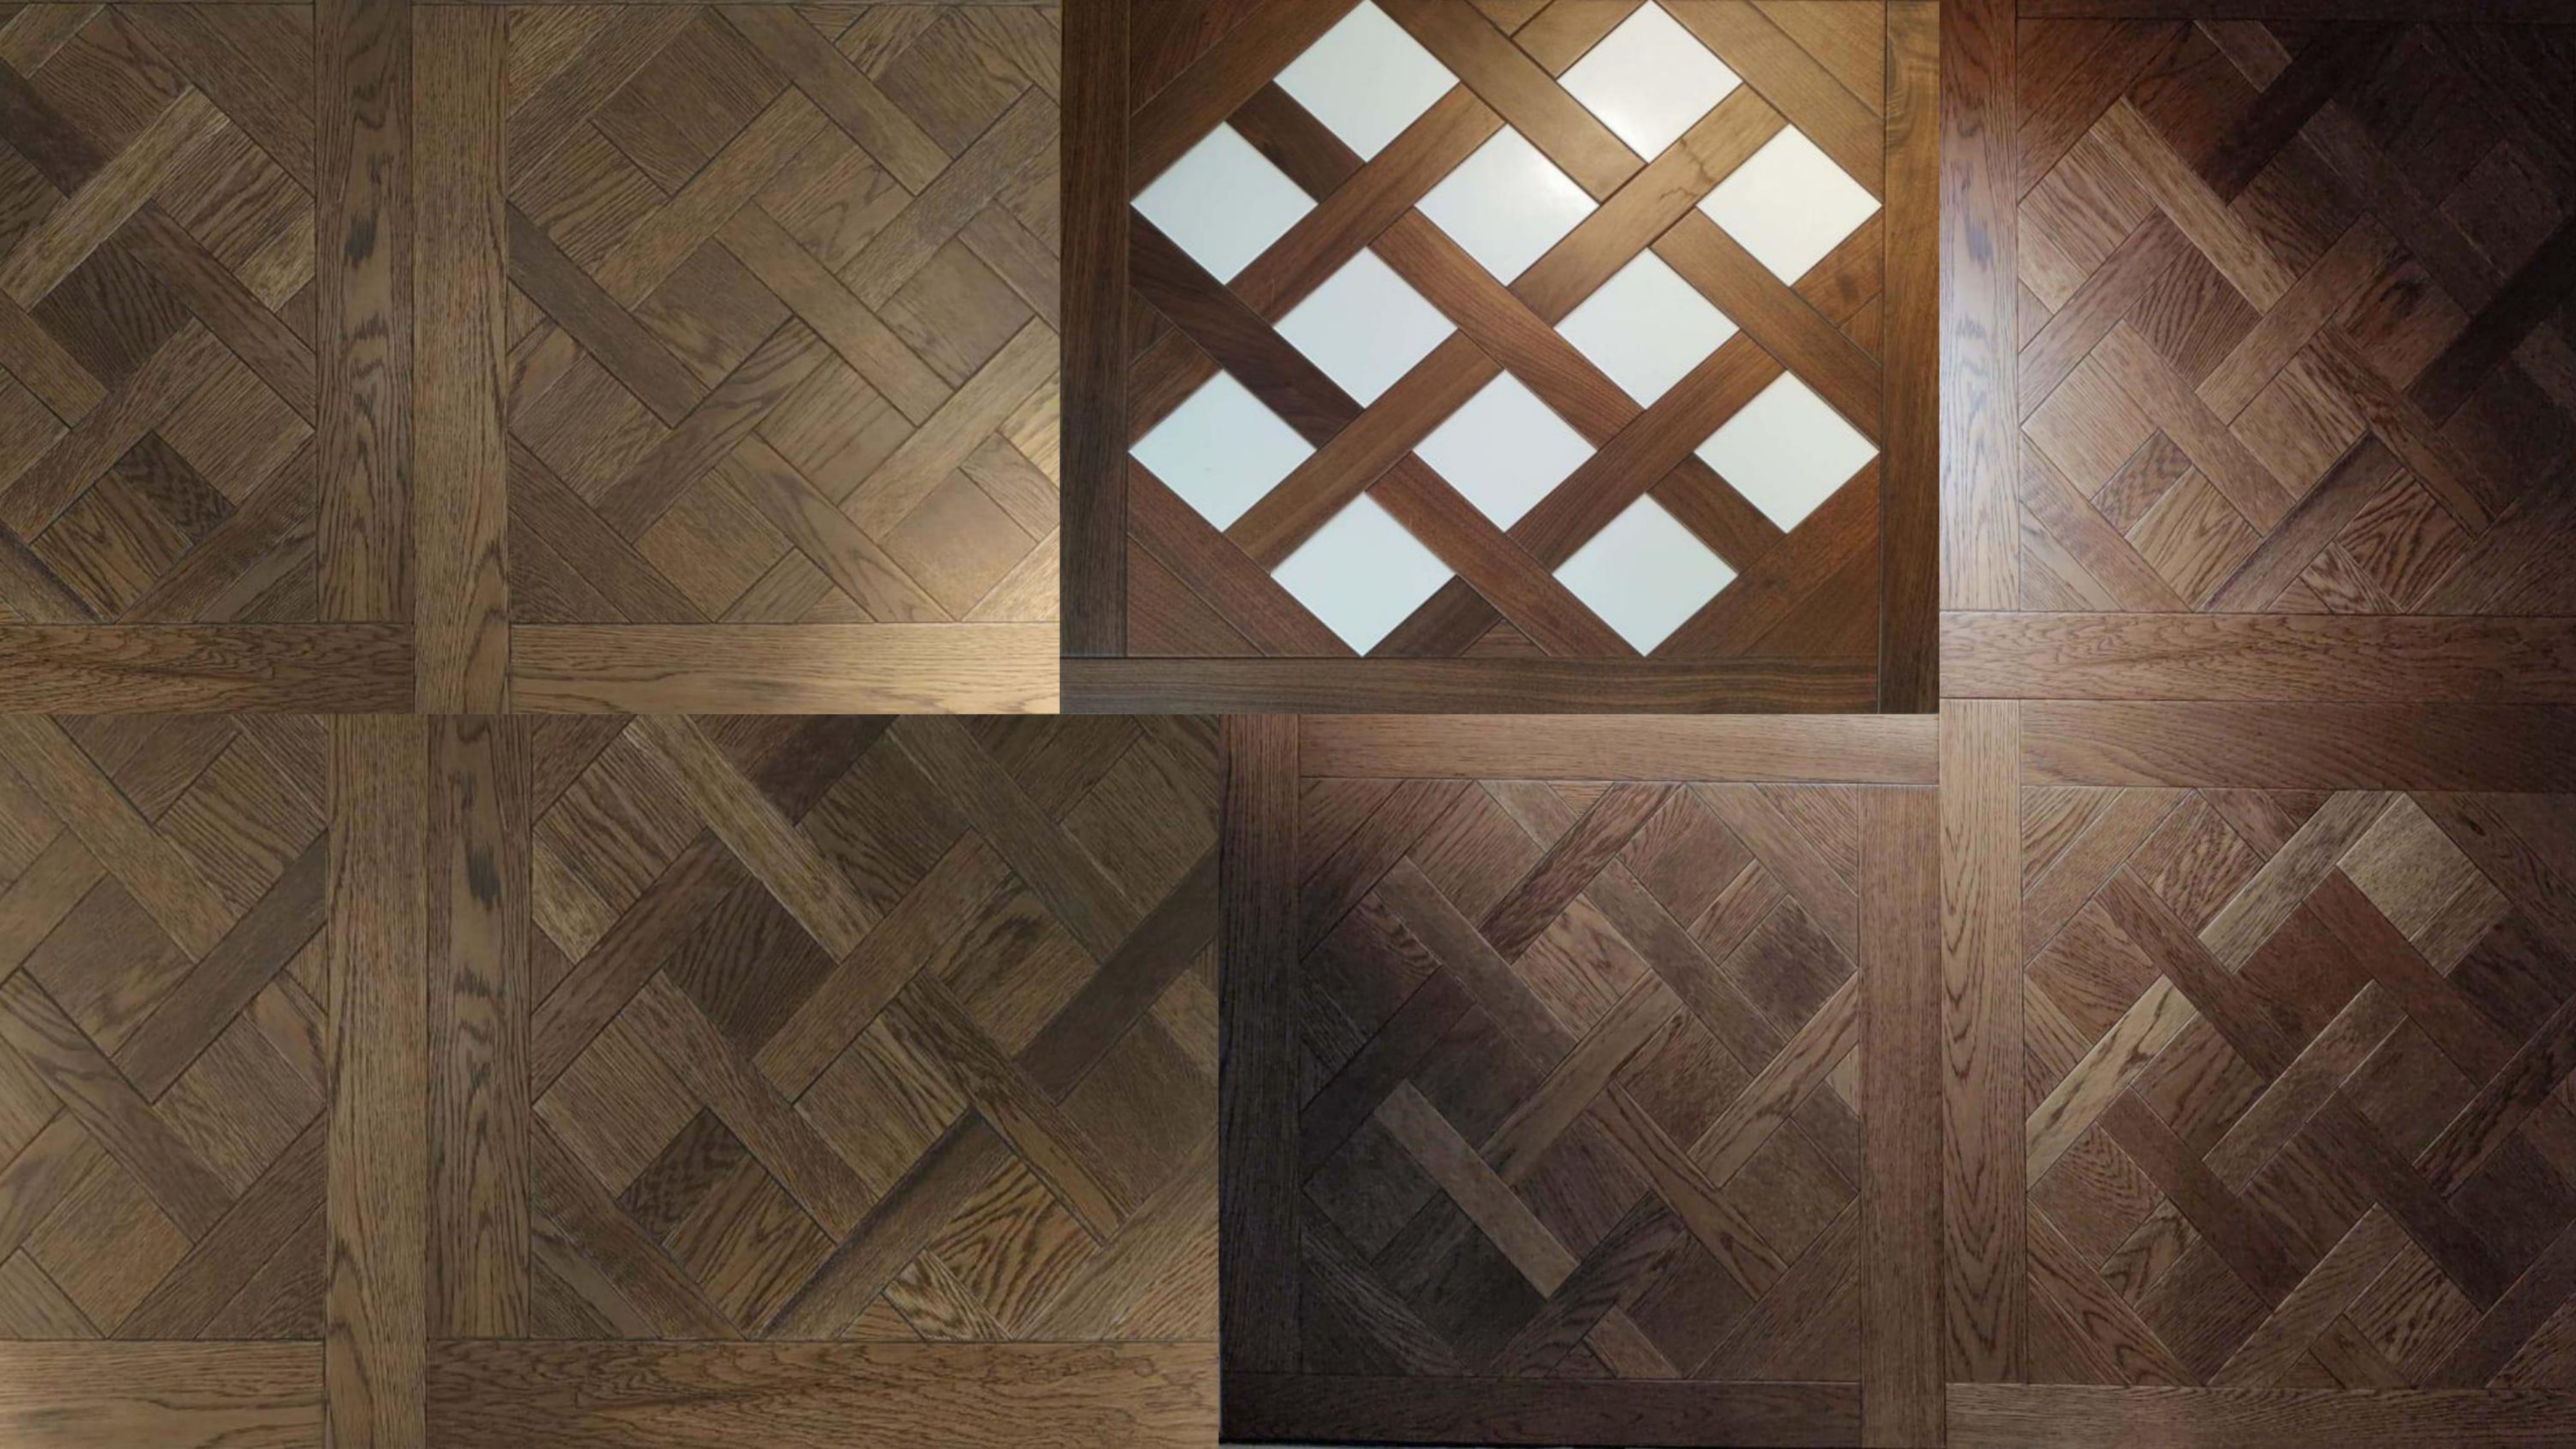

# **HARDWOOD FLOORING**

Shade: Teak  
Pattern: Planks

Shade: American Walnut  
Pattern: Planks

Shade: Oak Coffee  
Pattern: Planks

# Features

Wide range of color options to choose from

- ① **Type**  
Hardwood
- ② **Thickness**  
18mm
- ③ **Length**  
2ft to 6ft
- ④ **Width**  
Random & Fixed
- ⑤ **Patterns**  
Planks
- ⑥ **Species**  
Oak, Walnut, Teak, Merbau, etc.
- ⑦ **Colors**  
10+

# PATTERN FLOORING