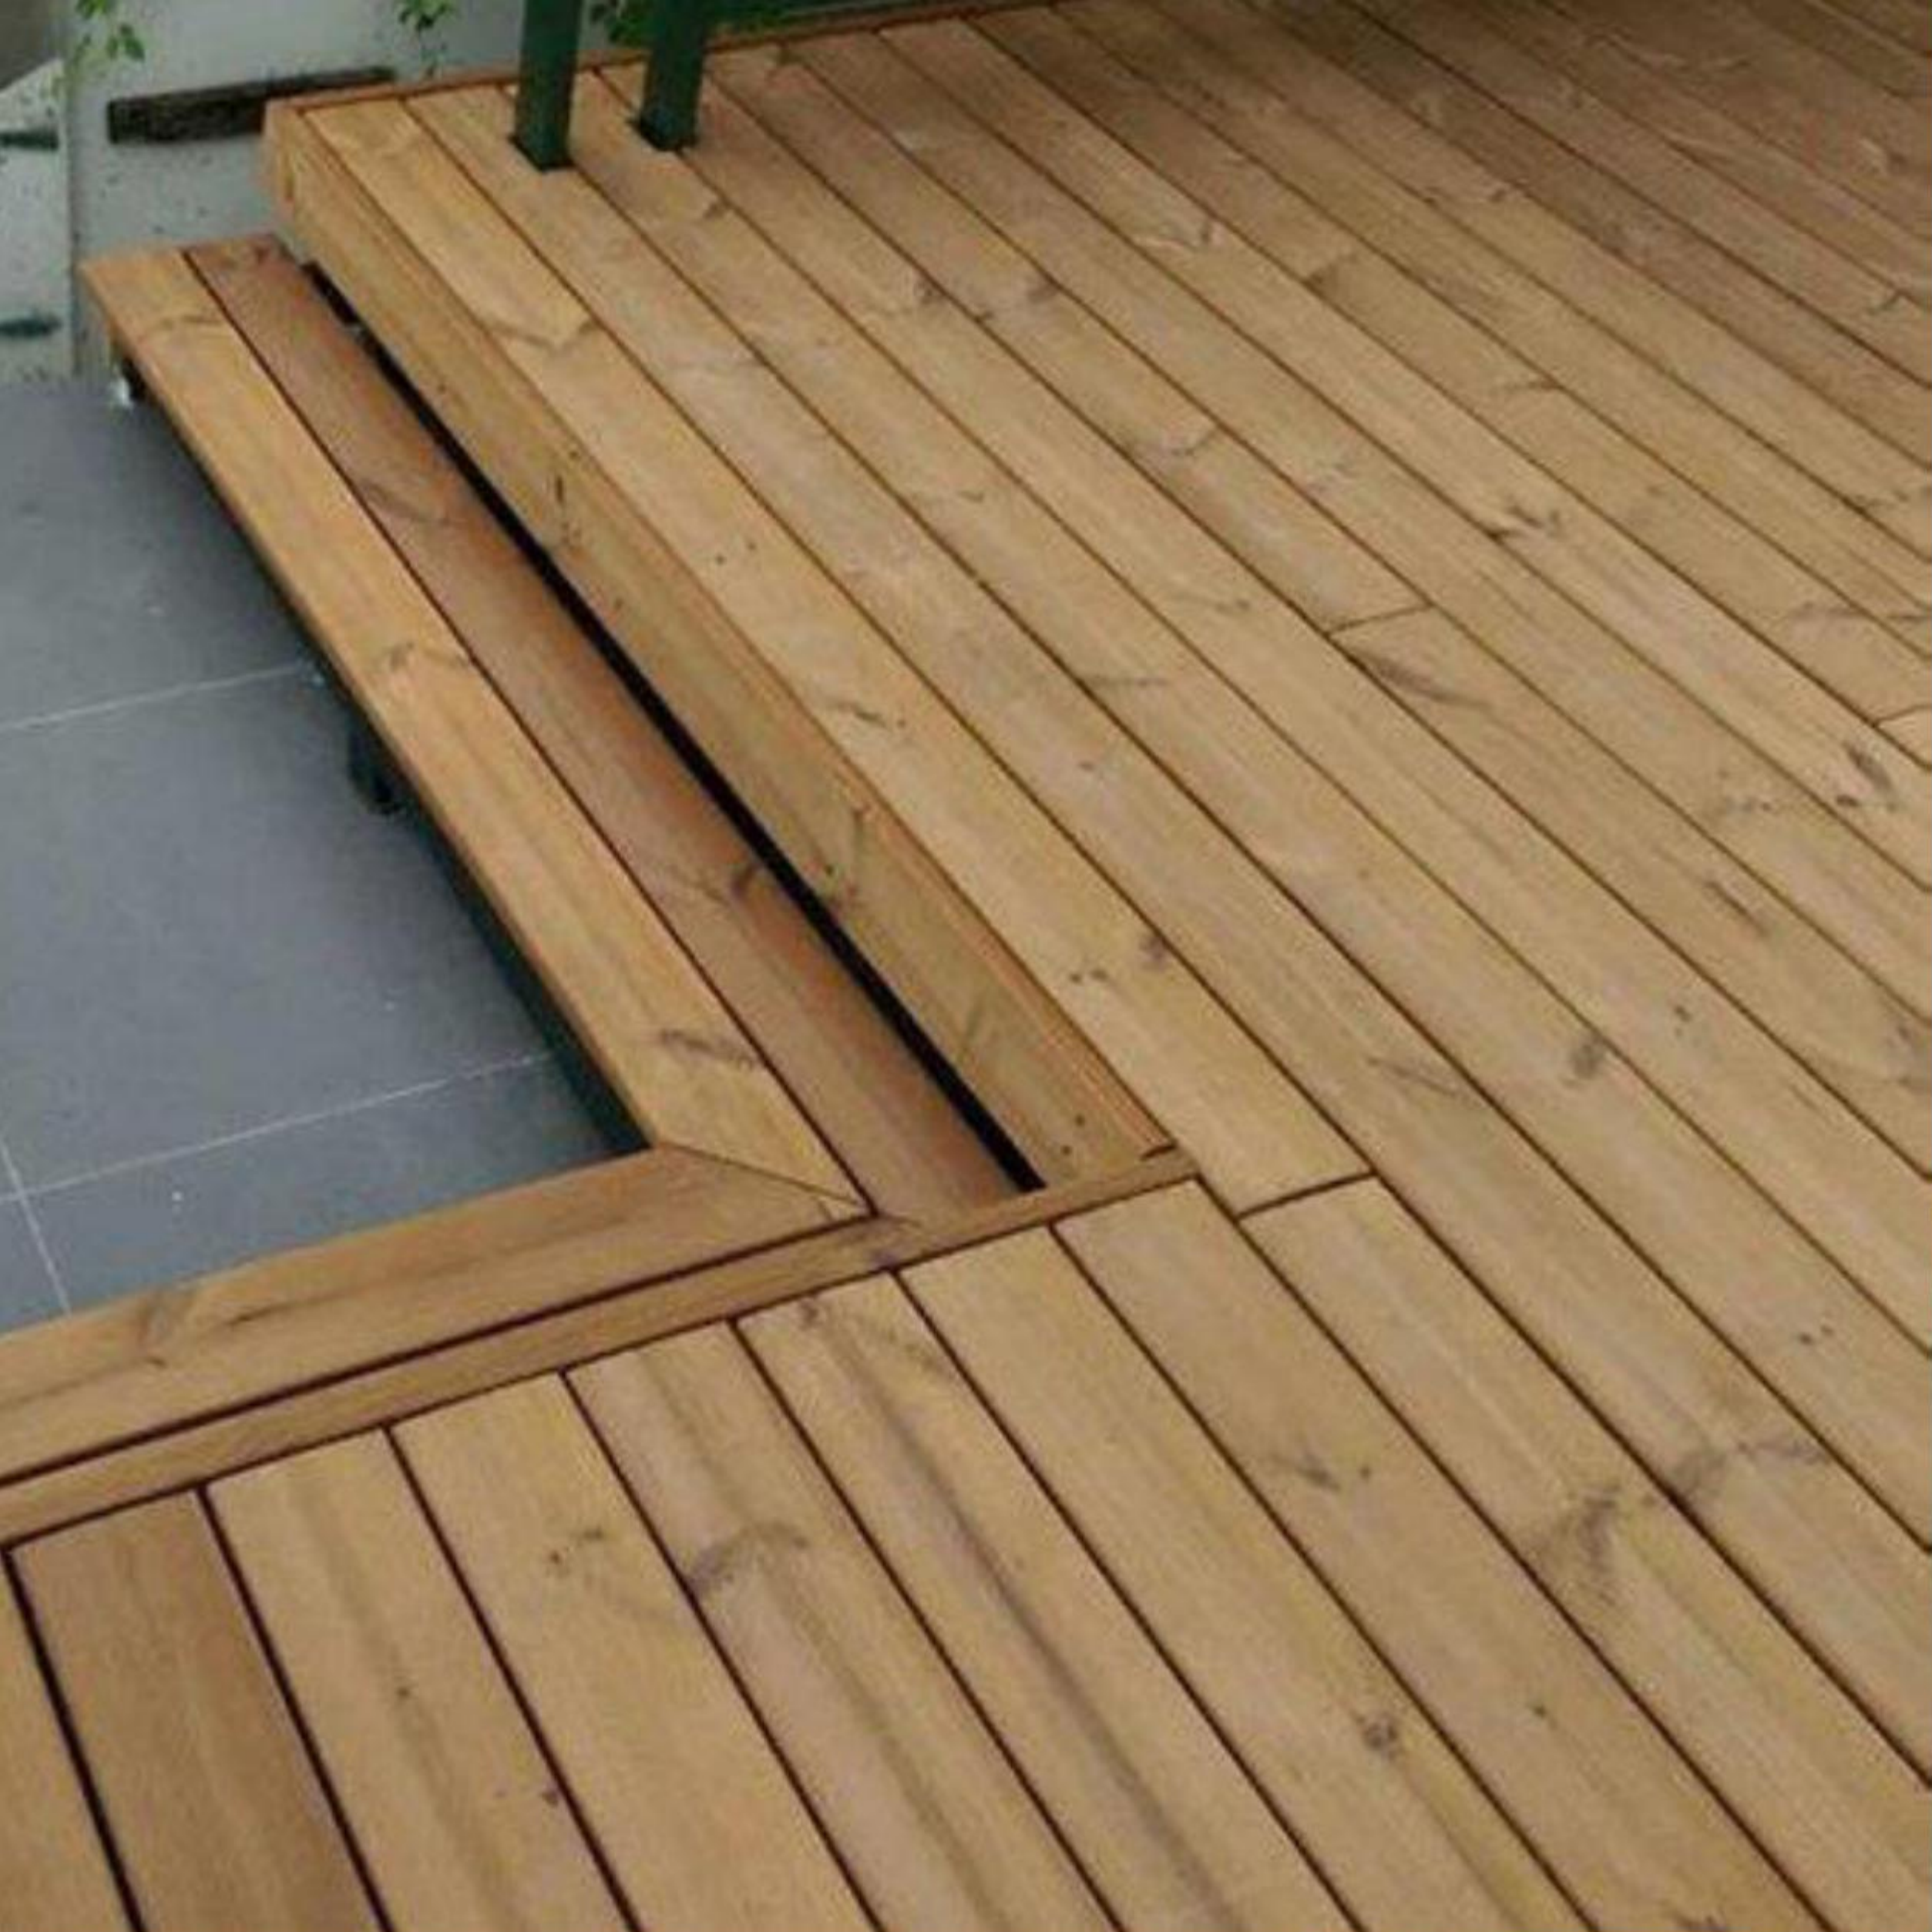

Thermo Pine
26x117-140x900-2800mm